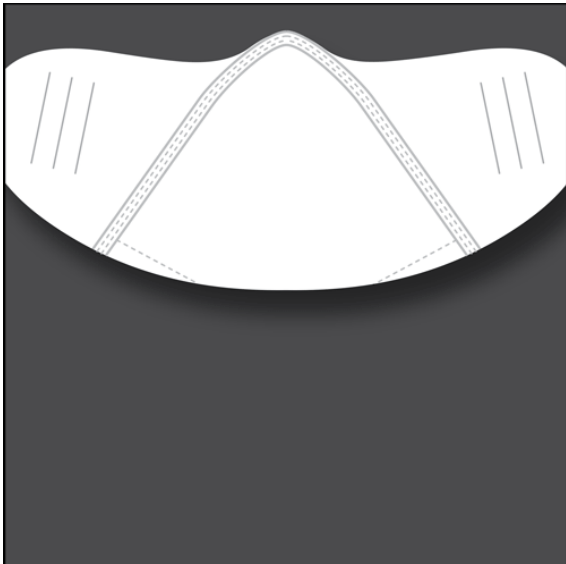

infects so many is because people touch their nose, mouth, and face. Our Face Covers and Masks remind employees and family members to not touch their face and help keep them and others healthy and safe. Our washable/re-usable Face Covers and Masks are a great way to help your families and employees safe from this infectious disease.

>> NEW EAR TO EAR FACE MASKS! We have our new Ear to Ear Printable Face Masks available that are a great way to keep you and others healthy and safe. Choose from BLANK, 1 Sided Print, or our 2 Sided Reversible Printed versions. Each 13x5.75 inch mask is made from 100% Polyester fabric and is easily washable and reusable.

Important information about our Face Masks:

- Covers most masks including the N-95 mask
- Our Face Masks help to hold your masks tightly to your face
- Face Masks are Printable which can help bring comfort and joy to patients and co-workers
- Even when used without a mask, our Face Masks help you from touching your face (mouth and nose)

Important information about our Face Covers:

- Covers most masks including the N-95 mask
- Our Face Masks help to hold your masks tightly to your face
- Face Masks are Printable which can help bring comfort and joy to patients and co-workers
- Even when used without a mask, our Face Covers help you from touching your face (mouth and nose)

INSERTING A FILTER INTO THE EAR TO EAR MASK WITH POUCH:

VISIT OUR ONLINE STORE TO SEE MORE INFORMATION ABOUT FACE MASKS!

DUE TO THE CORONA VIRUS/COVID-19, FACE COVERS AND MASKS CAN'T BE RETURNED UNDER ANY SITUATION/CONDITION!

Product Highlights: